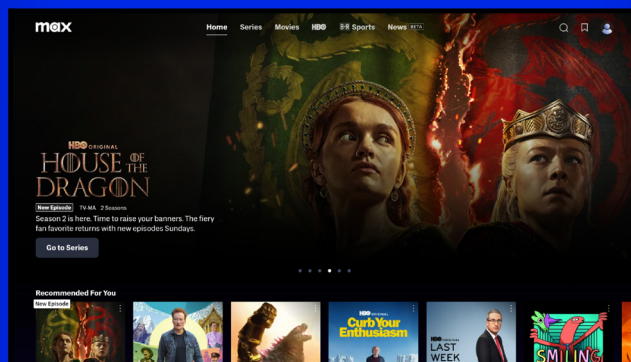

Step 4

Start watching!

TO LEARN MORE, GO TO WWW.HBOMAXTOOLKIT.COM
FOR TROUBLESHOOTING OR A LIST OF SUPPORTED DEVICES VISIT HELP.HBOMAX.COM