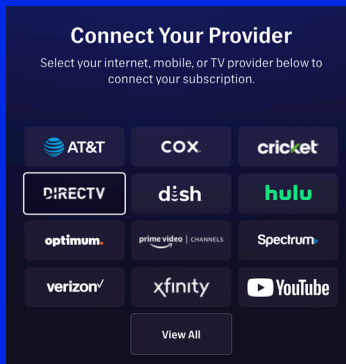

It's all here. Log into Max with these easy steps.

Step 1

Get started by scanning the QR code or going to WWW.MAX.COM/PROVIDER

Step 2

Select **DIRECTV** as your provider.

Step 3

Sign in with your **DIRECTV User ID** and password.