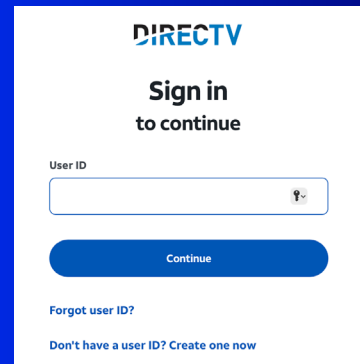

It's all here. Log into Max with these easy steps.

Step 1

Get started by scanning the QR code or going to WWW.MAX.COM/PROVIDER

Step 2

Select **DIRECTV** as your provider.

Step 3

Sign in with your **DIRECTV User ID** and password.