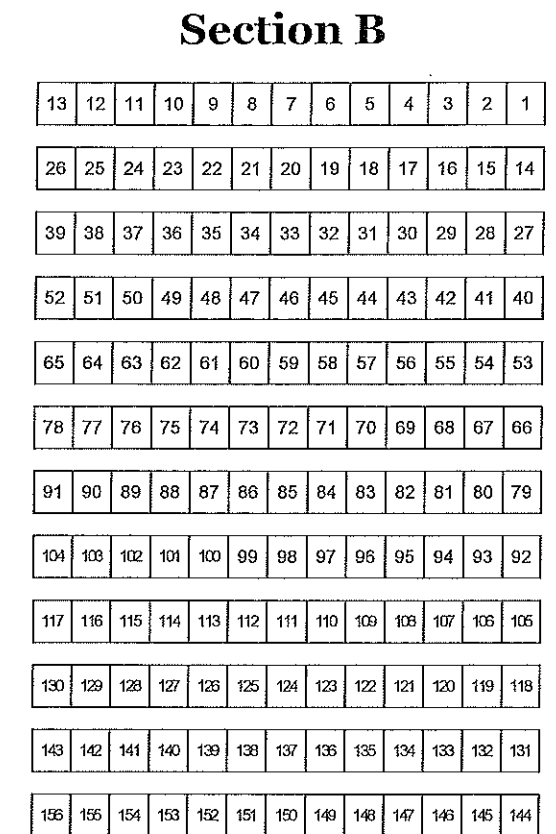

2025 EVENING

CONCERT SERIES & SPECIAL PERFORMANCE

SEATING CHART

← Location of (East Pool) East Wing

Location of (Shuffleboard) West Wing →
578 seats

SECTION F
83 Seats

SECTION A
156 Seats

SECTION B
156 Seats

SECTION C
83 Seats

SECTION E
48 Seats

Section G
Wheel Chair Accessible

SECTION G
4 Seats

SECTION D
48 Seats

NOTE:
* Please refer to the Concert Series & Special Performance Reservation form for pricing.

* Red Seats Section F Seat 56 and 57 = Seat unavailable. Reserved for Concert Series raffle winners