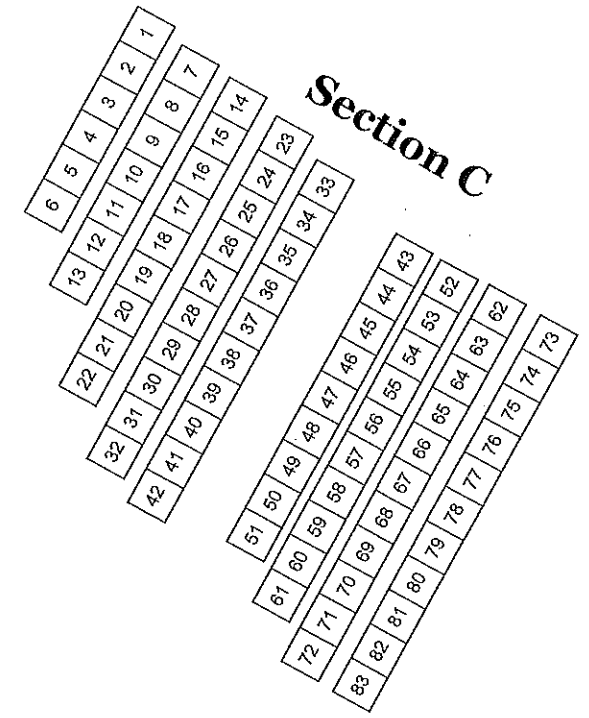

2025 EVENING

CONCERT SERIES & SPECIAL PERFORMANCE

SEATING CHART

← Location of (East Pool) East Wing

Location of (Shuffleboard) West Wing →
578 seats

SECTION F
83 Seats

SECTION A
156 Seats

SECTION B
156 Seats

SECTION C
83 Seats

SECTION E
48 Seats

Section G
Wheel Chair Accessible

SECTION G
4 Seats

SECTION D
48 Seats

NOTE:
* Please refer to the Concert Series & Special Performance Reservation form for pricing.

* Red Seats Section F Seat 56 and 57 = Seat unavailable. Reserved for Concert Series raffle winners