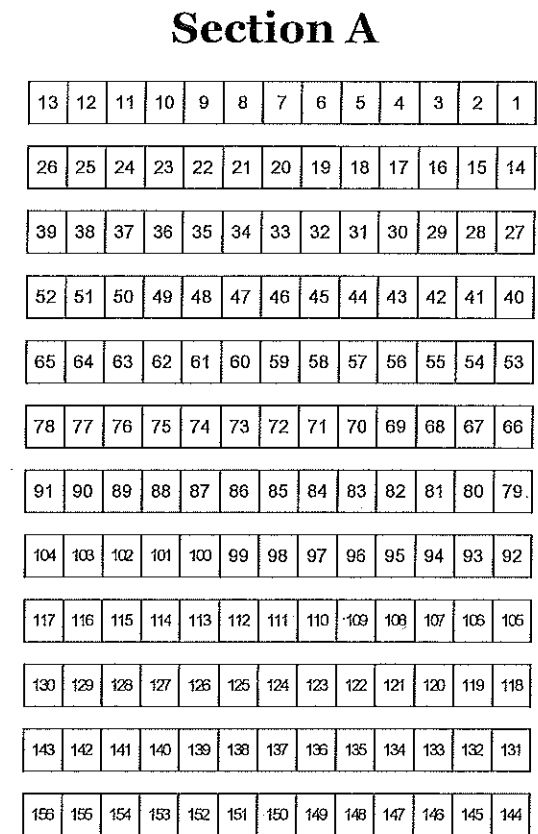

2025 EVENING

CONCERT SERIES & SPECIAL PERFORMANCE

SEATING CHART

← Location of (East Pool) East Wing

Location of (Shuffleboard) West Wing →
578 seats

SECTION F
83 Seats

SECTION A
156 Seats

SECTION B
156 Seats

SECTION C
83 Seats

SECTION E
48 Seats

Section G
Wheel Chair Accessible

SECTION G
4 Seats

SECTION D
48 Seats

NOTE:
* Please refer to the Concert Series & Special Performance Reservation form for pricing.

* Red Seats Section F Seat 56 and 57 = Seat unavailable. Reserved for Concert Series raffle winners