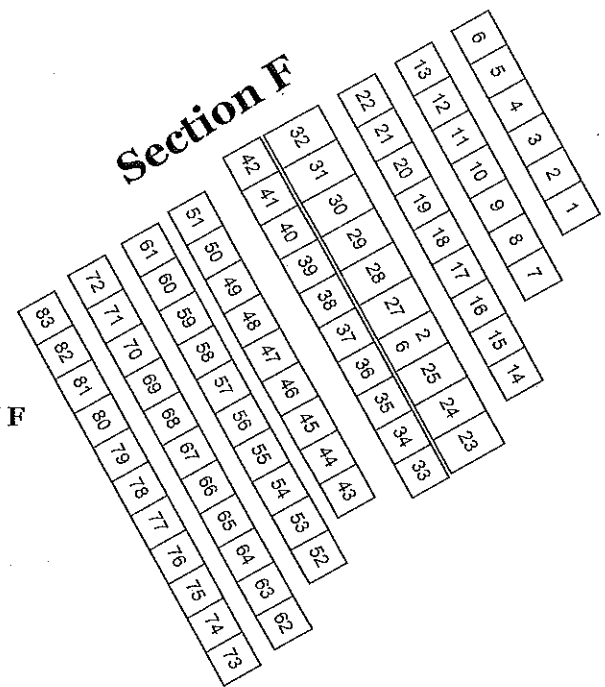

2025 EVENING

CONCERT SERIES & SPECIAL PERFORMANCE

SEATING CHART

← Location of (East Pool) East Wing

Location of (Shuffleboard) West Wing →
578 seats

SECTION F
83 Seats

SECTION A
156 Seats

SECTION B
156 Seats

SECTION C
83 Seats

SECTION E
48 Seats

Section G
Wheel Chair Accessible

SECTION G
4 Seats

SECTION D
48 Seats

NOTE:
* Please refer to the Concert Series & Special Performance Reservation form for pricing.

* Red Seats Section F Seat 56 and 57 = Seat unavailable. Reserved for Concert Series raffle winners