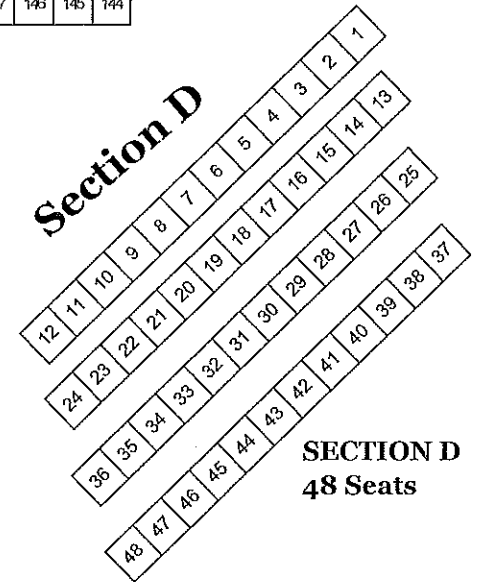

2025 EVENING

CONCERT SERIES & SPECIAL PERFORMANCE

SEATING CHART

← Location of (East Pool) East Wing

Location of (Shuffleboard) West Wing →
578 seats

SECTION F
83 Seats

SECTION A
156 Seats

SECTION B
156 Seats

SECTION C
83 Seats

SECTION E
48 Seats

Section G
Wheel Chair Accessible

SECTION G
4 Seats

SECTION D
48 Seats

NOTE:
* Please refer to the Concert Series & Special Performance Reservation form for pricing.

* Red Seats Section F Seat 56 and 57 = Seat unavailable. Reserved for Concert Series raffle winners