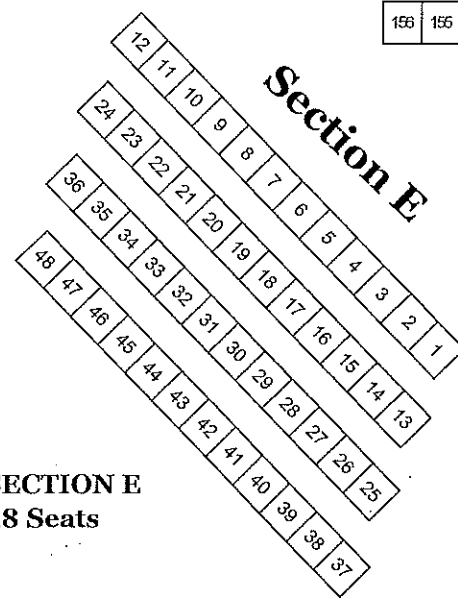

2025 EVENING

CONCERT SERIES & SPECIAL PERFORMANCE

SEATING CHART

← Location of (East Pool) East Wing

Location of (Shuffleboard) West Wing →
578 seats

SECTION F
83 Seats

SECTION A
156 Seats

SECTION B
156 Seats

SECTION C
83 Seats

SECTION E
48 Seats

Section G
Wheel Chair Accessible

SECTION G
4 Seats

SECTION D
48 Seats

NOTE:
* Please refer to the Concert Series & Special Performance Reservation form for pricing.

* Red Seats Section F Seat 56 and 57 = Seat unavailable. Reserved for Concert Series raffle winners